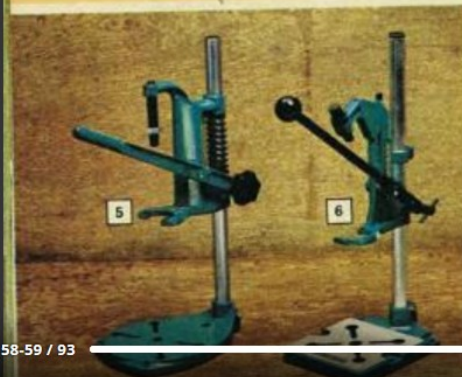

Black & Decker

SAVE £14.00

1. Black & Decker WM325 "Workmate". Dual height multi-purpose work bench. Cast alloy frame, 29" (736mm.) vice, 4" (101mm.) jaw opening. Adjustable feet. Folds for storage.
Rec. Retail £35.95 Argos Price £21.95

Cat. No. 710/0312

2. Black & Decker WM525 "Workmate". Dual height multi-purpose work bench. Tubular steel construction. Vice 29" (736mm.), jaw opening 4" (101mm.). Adjustable feet. Folds for storage.
Rec. Retail £34.95 Argos Price £20.95

Cat. No. 710/0697

3. Black & Decker WM110 "Workmate" Universal Extender Arms. Set of 4. Accepts sheets of wood up to 6' x 3' (1.8 x 0.9m.). Use with items no. 1 and 2.
Rec. Retail £3.88 Argos Price £2.75

Cat. No. 710/1342

4. Black & Decker WM140 "Workmate" Saw Table. Includes mitre guide, large and small rip fences, screws and fixing brackets. Use with items no. 1 and 2.
Rec. Retail £8.10 Argos Price £6.25

Cat. No. 710/1359

5. Black & Decker GD80 Vertical Drill Stand. Converts your Black & Decker drill into a highly accurate bench drill.
Rec. Retail £8.95 Argos Price £5.75

Cat. No. 710/0642

Cat. No. 710/1328

7. Black & Decker D980 Horizontal Drill Stand. Holds drill firm for grinding, polishing etc.
Rec. Retail £2.95 Argos Price £1.95

Cat. No. 710/0673

8. Black & Decker D935 Drill Stand Vice. Holds work securely in the vertical drill stands, items no. 5 and 6.
Rec. Retail £3.25 Argos Price £2.25

Cat. No. 710/1335

9. Black & Decker D987 De Luxe Saw Bench. Supplied with legs, mitre guide and rip fence. For use with items no. 10 and 11.
Rec. Retail £8.55 Argos Price £6.45

Cat. No. 710/1311

Cat. No. 710/0271

11. Black & Decker D985 De Luxe 5" (127mm.) Circular Saw Attachment. Maximum cut 1 1/2" (38mm.).

Cat. No. 710/1009